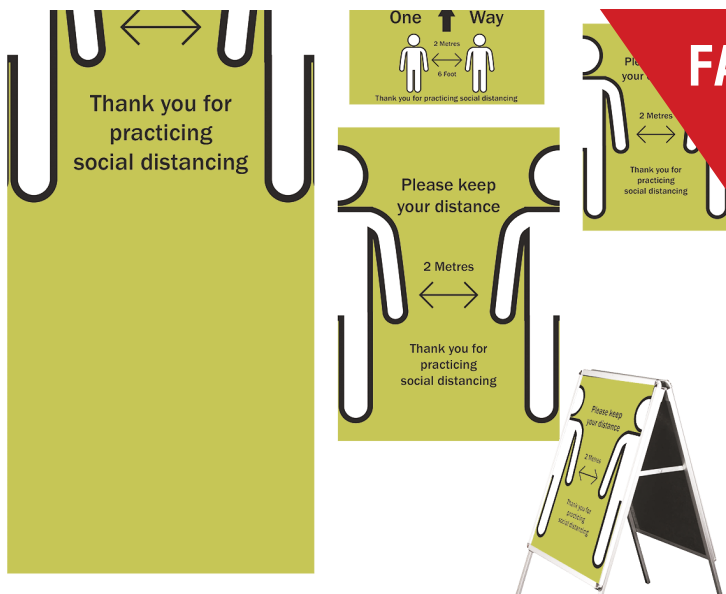

HELP STOP THE SPREAD OF COVID-19 IN YOUR WORKPLACE

YOUR ONE STOP SHOP FOR EVERYTHING YOU NEED TO RETURN TO WORK

FACTORIES | WAREHOUSES | OFFICES
KEEP YOURSELF AND EMPLOYEES SAFE
PACKAGE #2

- **Protective Screens & Booths**
- **Directional Signage**
 - A Frame Sign Board
 - Sentry Signs
- **Vinyl Social Distancing Stickers**
 - 2M Apart - Keep Your Distance
 - Please Wait Here
 - One Way
 - Please Stand Behind This Line
 - Please DO NOT Sit Here
 - No Entry
- **PPE Masks, Gloves & Sanitiser**
- **Sanitiser Stations**
- **Retractable Queue Barrier & Posts**
- **Digital Thermometer**